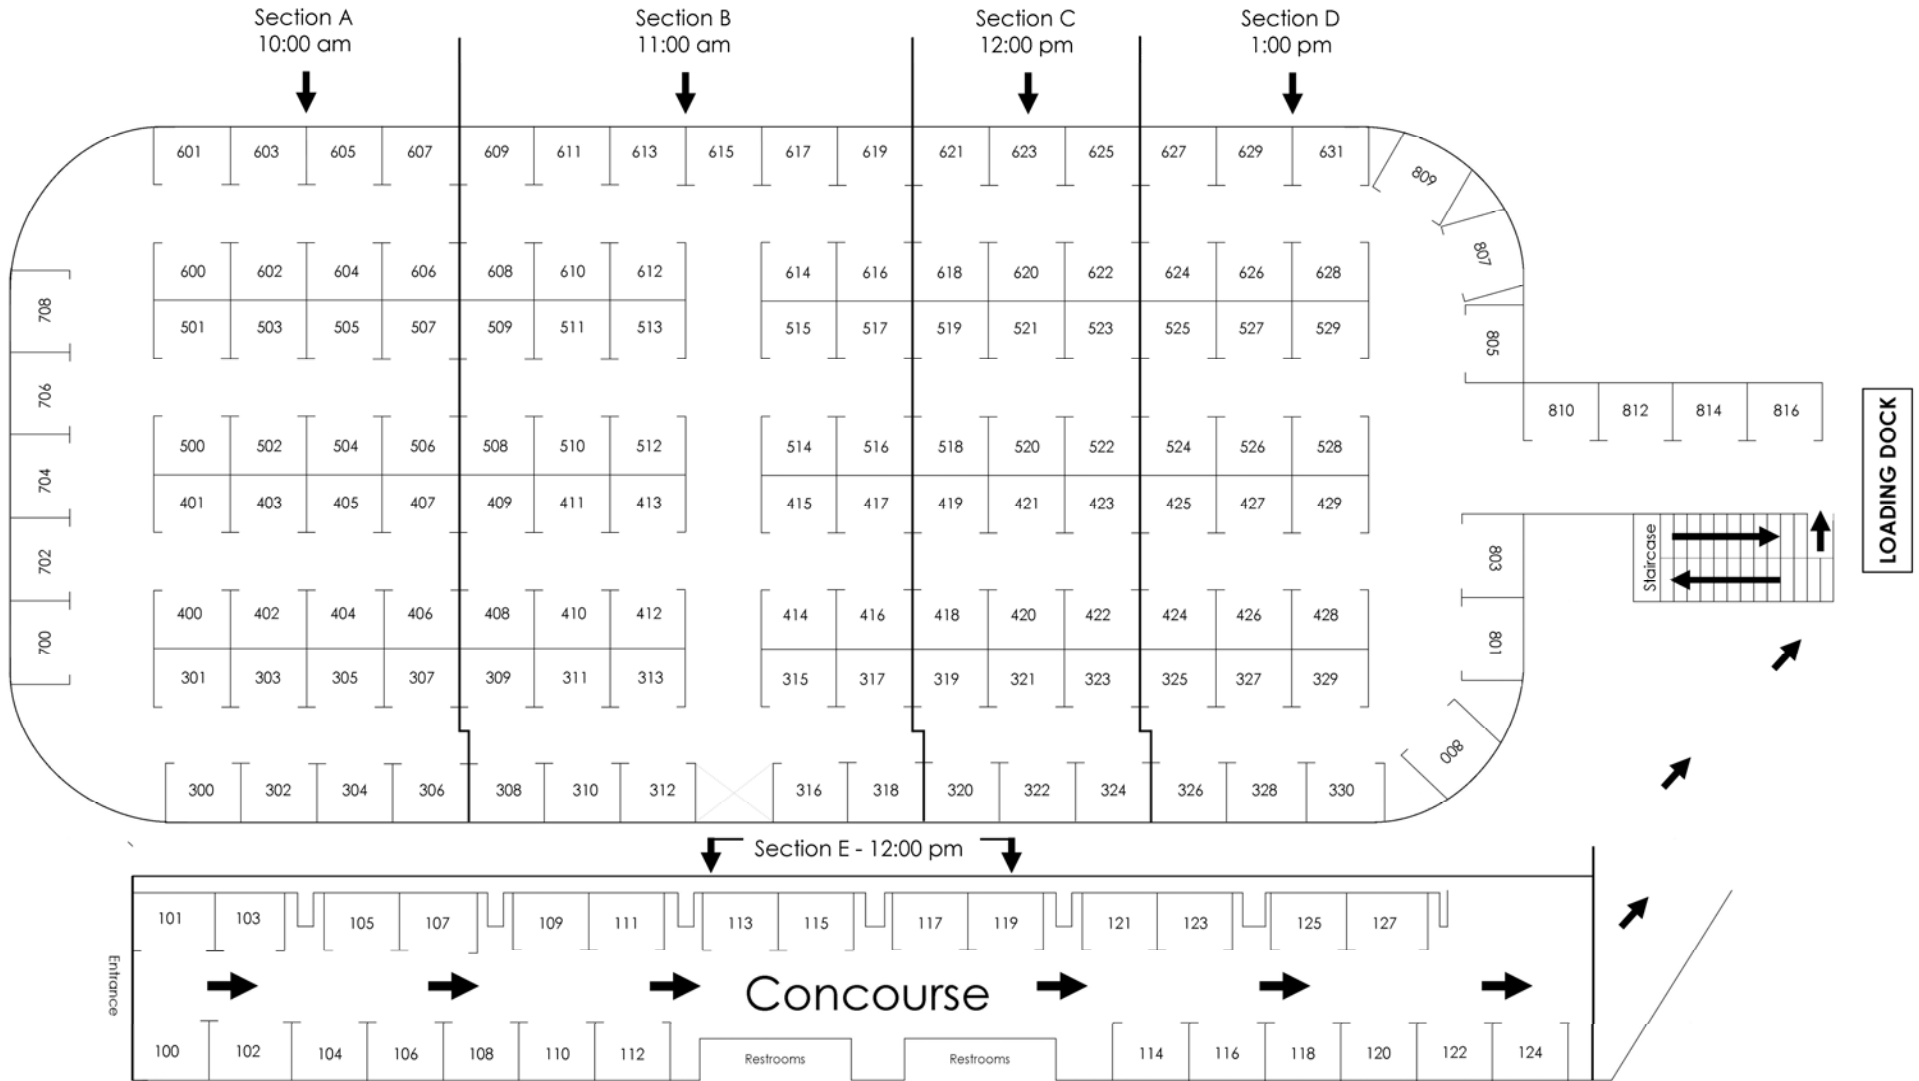

MAINE RESTAURANT & LODGING EXPO 2012
SET-UP SCHEDULE
Tuesday, April 3, 2012
Cumberland County Civic Center, Portland, Maine

The Cumberland County Civic Center will arrange to have meters "Bagged" on Free Street to accommodate your short-term parking needs. Remember to be courteous and move in and out quickly to allow fellow vendors access to the building during their assigned move-in time. Load-in access is also available on Spring Street for hand-carried or dolly materials. Tear-Down for all sections begins at 4:30 pm April 4, 2012.